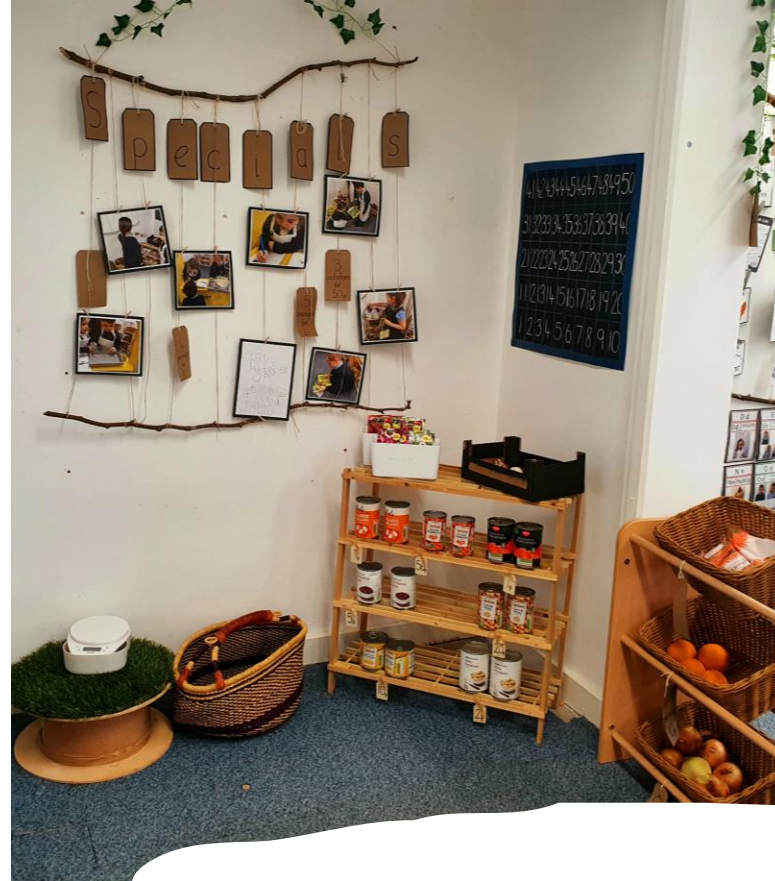

Our Reception learning environment

RCM

Mrs Metcalfe

WELCOME

We are delighted you've chosen Griffin Primary School for your child's education.

Enter through our cloakroom and find your peg.

Inside our classroom

Maths

Construction

Role play area

Sand and dough

Water

Creative
What would you like to create?

Writing and Reading

Inside our water and digging sheds